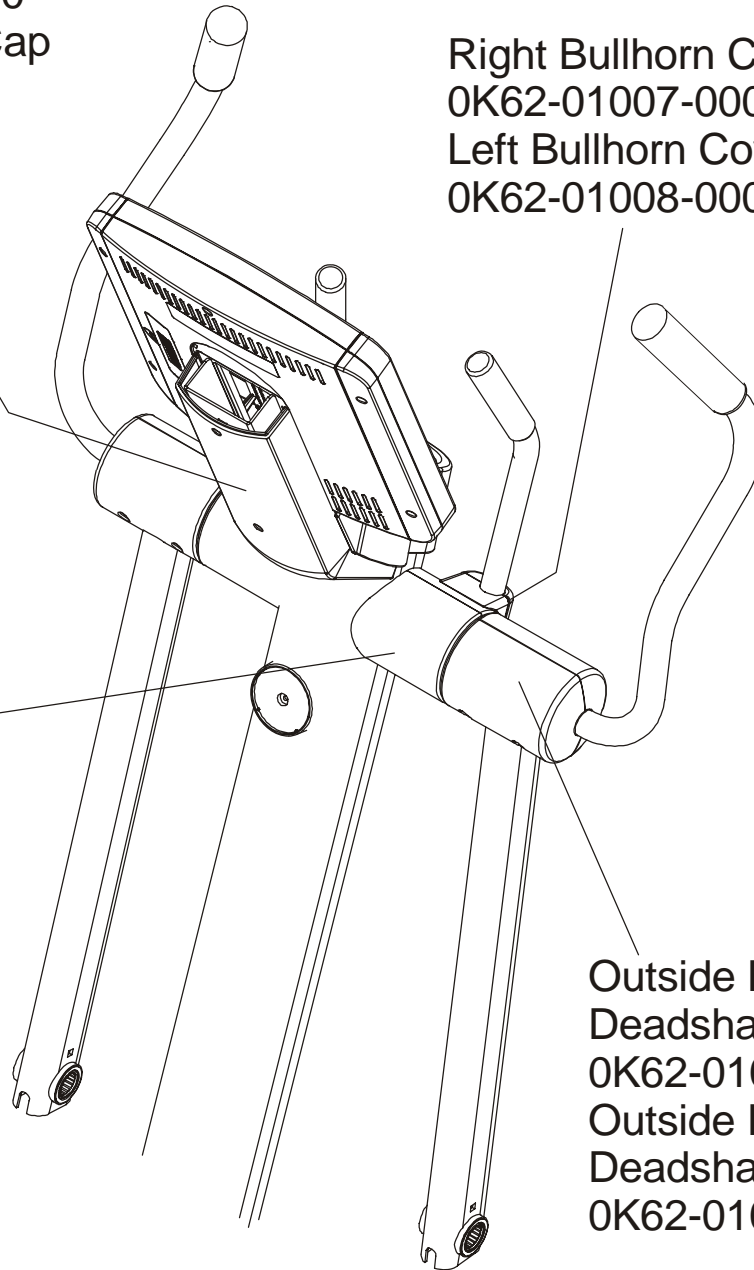

Console Support
MAK62-00123-0000
Console Support Cap
0K62-01030-0000
Console Support
Shroud
0K62-01023-0000

Right Bullhorn Cover
0K62-01007-0001
Left Bullhorn Cover
0K62-01008-0001

Right Inside
Deadshaft Cover
0K62-01010-0000
Left Inside
Deadshaft Cover
0K62-01011-0000
2-Front Inside
Deadshaft Cover
0K62-01009-0000

Outside Front
Deadshaft Cover (2)
0K62-01013-0000
Outside Rear
Deadshaft Cover (2)
0K62-01012-0000